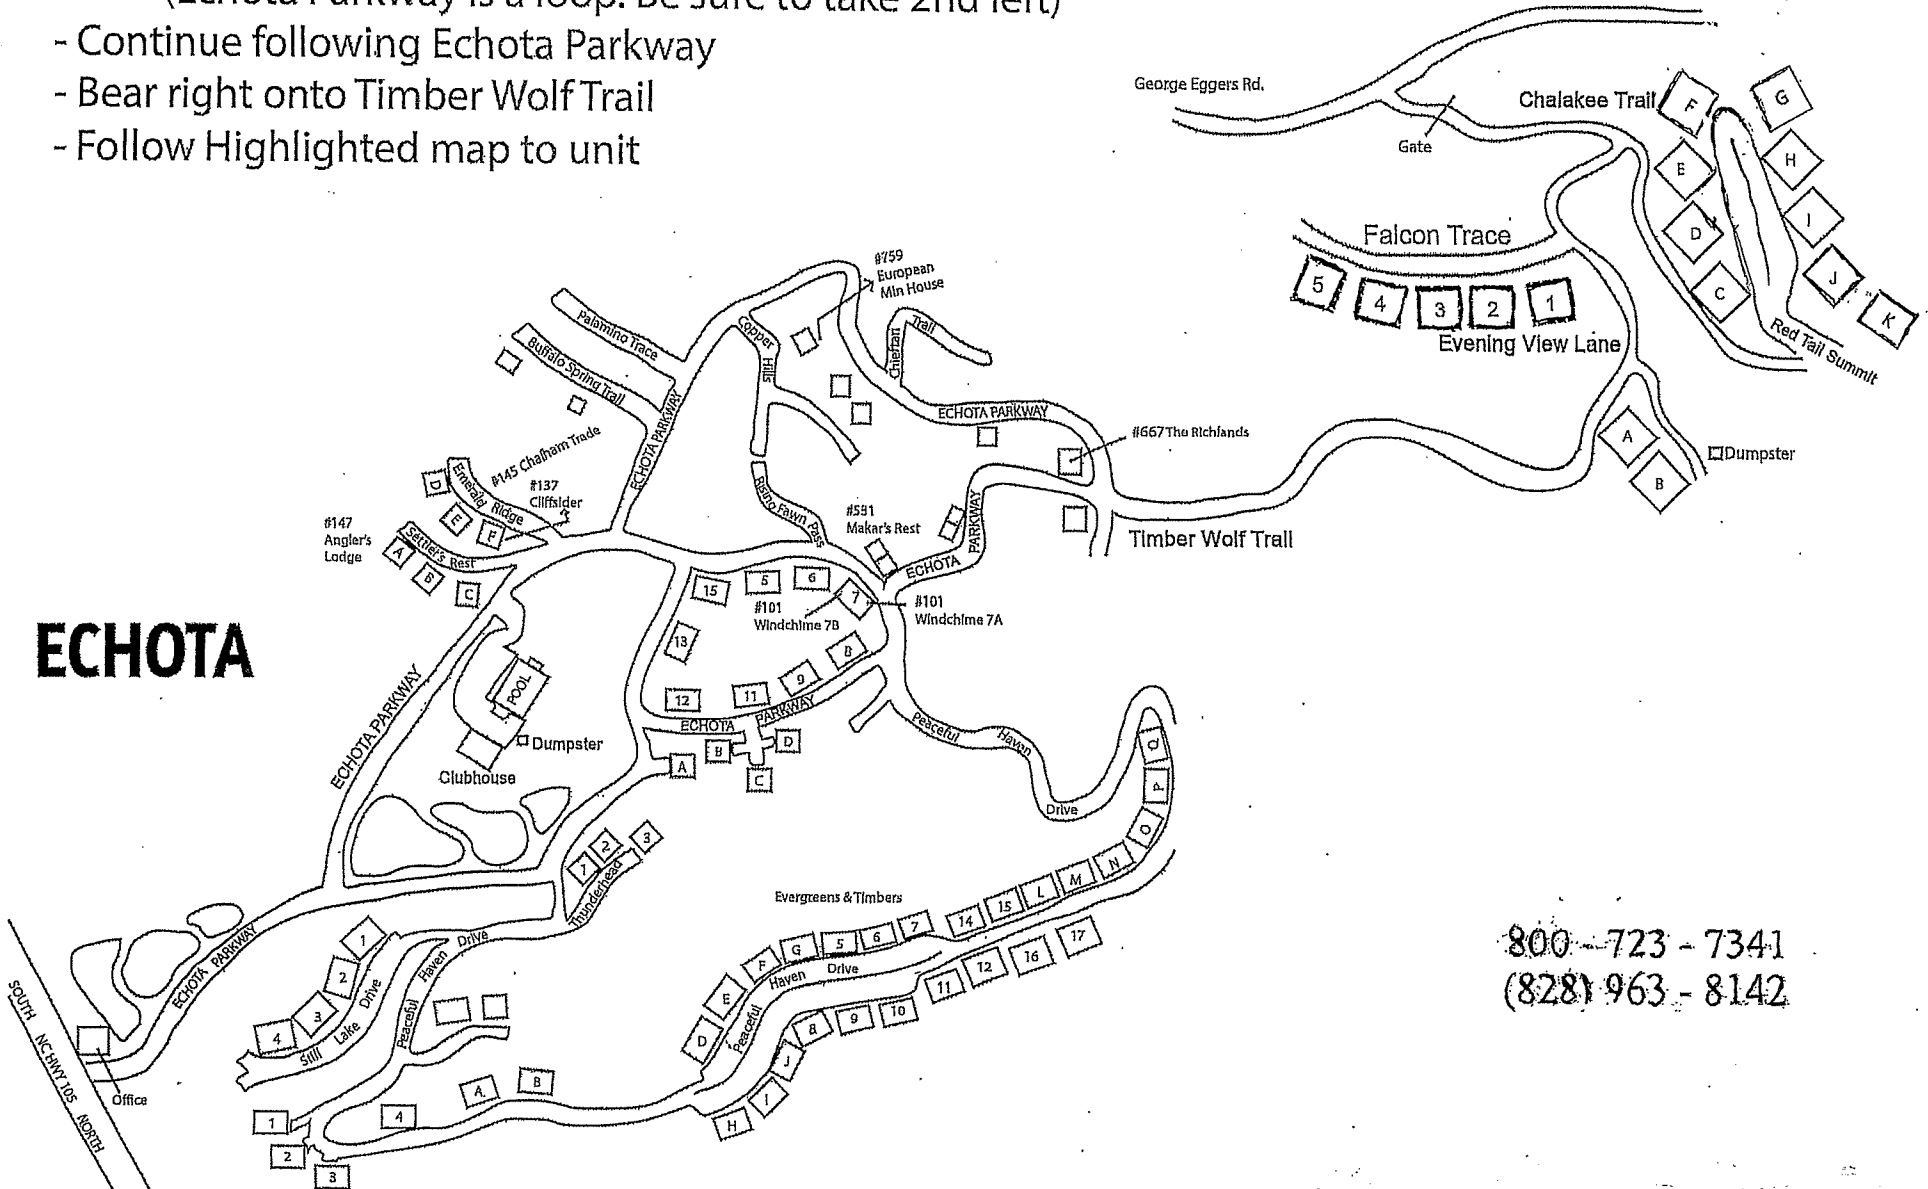

Directions to Chalakee

- Turn left out of office to gate
- Enter gate
- Take 2nd left onto Echota Parkway
 - (Echota Parkway is a loop. Be sure to take 2nd left)
- Continue following Echota Parkway
- Bear right onto Timber Wolf Trail
- Follow Highlighted map to unit