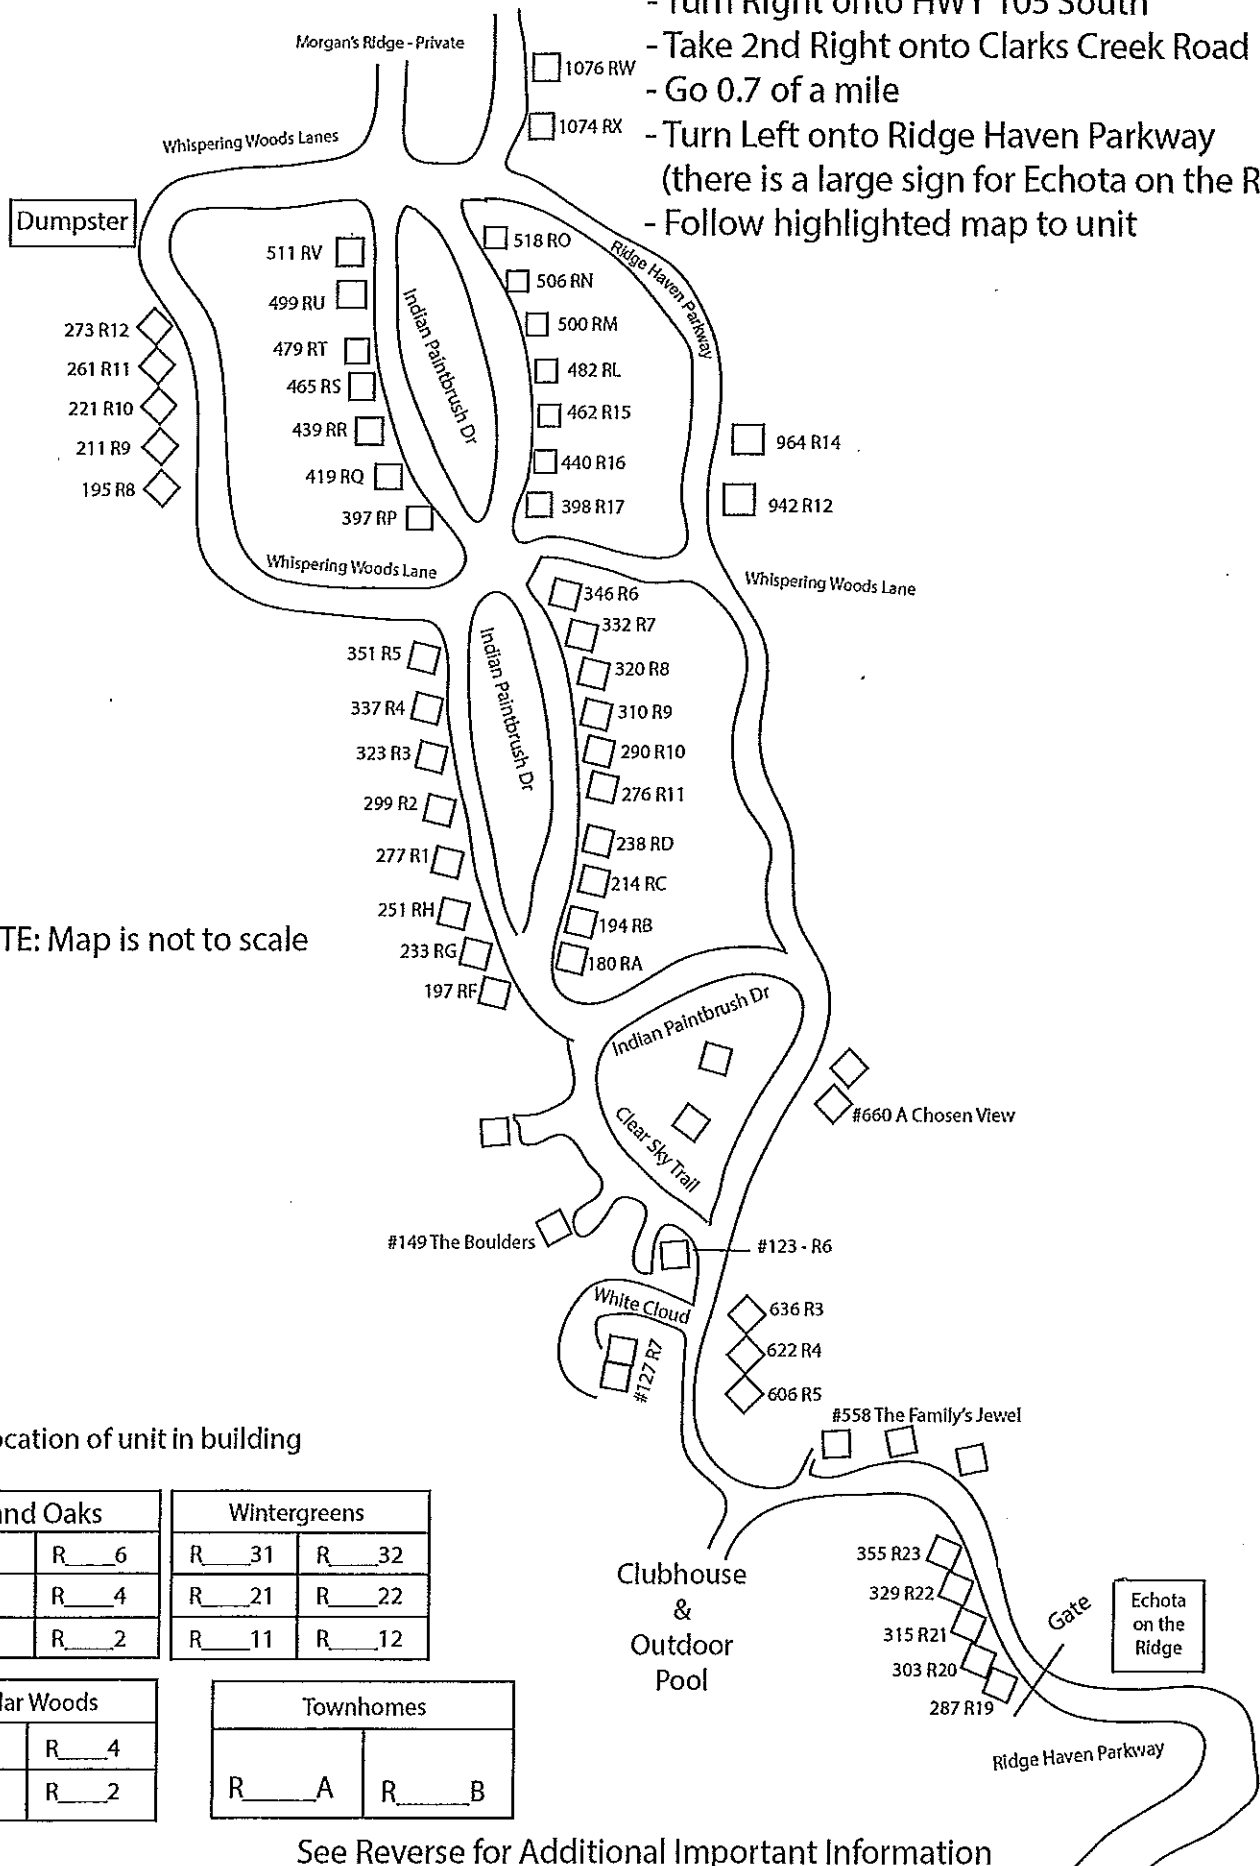

Echota on the Ridge is a separate community.
DO NOT enter gate at Rental's Office.

***Directions to Echota on the Ridge**

- Turn Right onto HWY 105 South
- Take 2nd Right onto Clarks Creek Road
- Go 0.7 of a mile
- Turn Left onto Ridge Haven Parkway (there is a large sign for Echota on the Ridge)
- Follow highlighted map to unit

NOTE: Map is not to scale

Location of unit in building

Grand Oaks		Wintergreens	
R__5	R__6	R__31	R__32
R__3	R__4	R__21	R__22
R__1	R__2	R__11	R__12

Cedar Woods		Townhomes	
R__3	R__4	R__A	R__B
R__1	R__2		

See Reverse for Additional Important Information

** POA requires water and water heaters to be turned off between rentals in Grand Oaks and Wintergreen condos.**
Instructions to turn on the water and heater are located on closet door